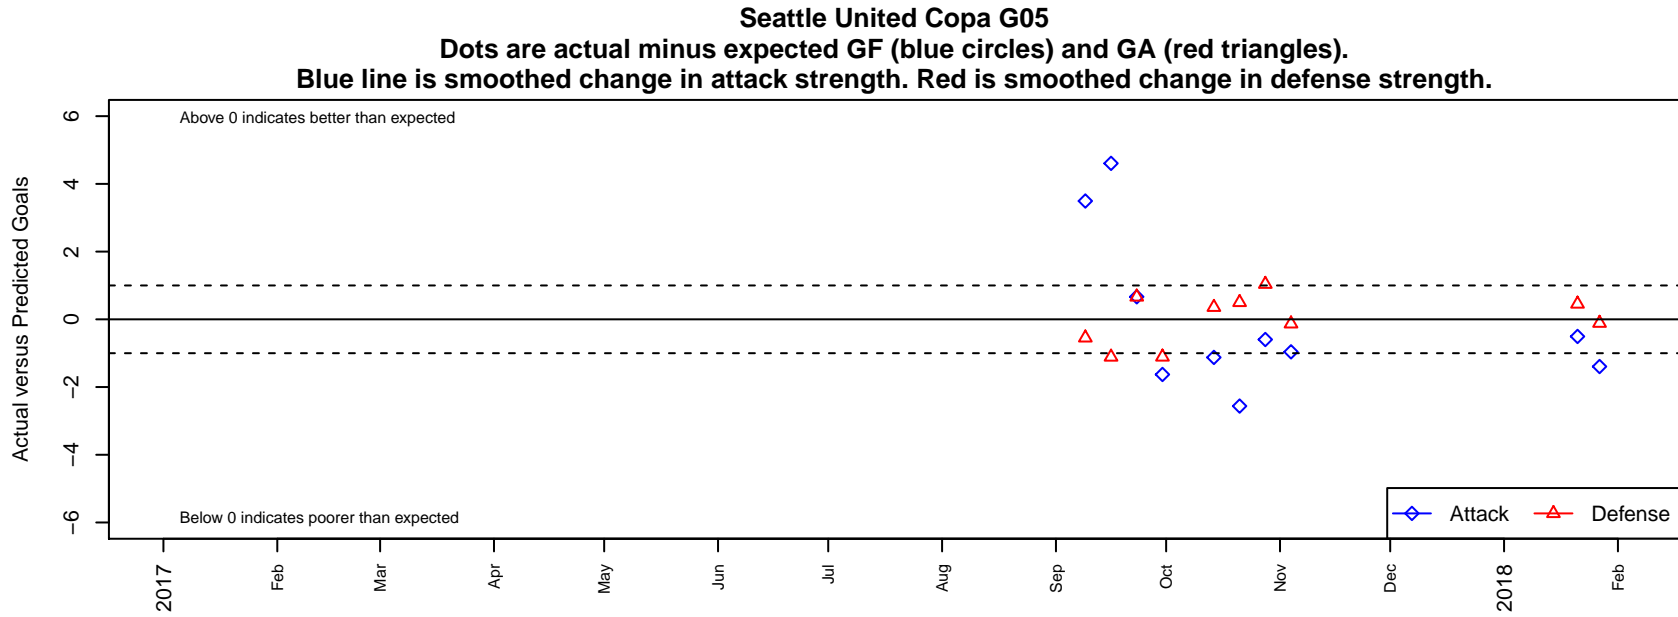

Seattle United Copa G05

Seattle United Premier
Seattle, WA
G05 total strength=1541
attack=13.93 defense=12.23
fall league = RCL G05 Div 1

alt names used:
Seattle United G05 Copa A

Venues played:
2017 RCL G05 Div 1

**attack and defense variance (black dot)
relative to other teams
and top 10 in region**

**attack and defense rating
relative to others at age
and all opponents in last 13 months**

Performance relative to 13 month average