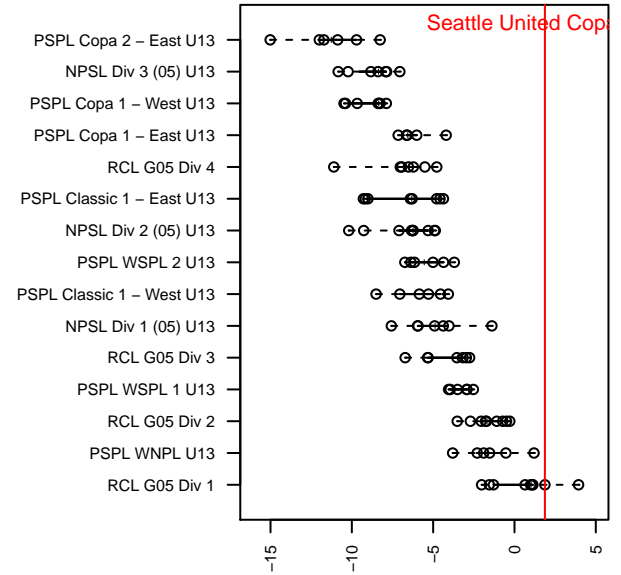

Seattle United Copa G05

Seattle United Premier
Seattle, WA
G05 total strength=1541
attack=13.93 defense=12.23
fall league = RCL G05 Div 1

alt names used:
Seattle United G05 Copa A

Venues played:
2017 RCL G05 Div 1

**attack and defense variance (black dot)
relative to other teams
and top 10 in region**

**attack and defense rating
relative to others at age
and all opponents in last 13 months**

Performance relative to 13 month average